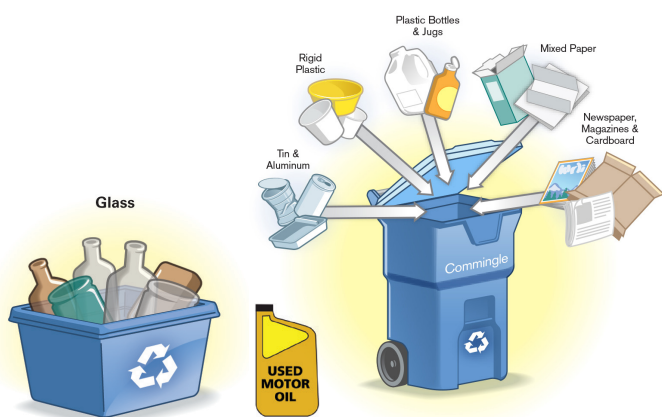

2021 Recycling Collection Schedule

Blue highlighted weeks are pickup dates for commingle and glass recycling. Tan highlighted weeks are pickup dates for yard debris subscribers. Collection will occur on the same day your garbage is collected.

Schedule B - City

■ Holiday
■ Recycling
■ Yard Waste

January							February							March							April						
Su	Mo	Tu	We	Th	Fr	Sa	Su	Mo	Tu	We	Th	Fr	Sa	Su	Mo	Tu	We	Th	Fr	Sa	Su	Mo	Tu	We	Th	Fr	Sa
					1	2		1	2	3	4	5	6		1	2	3	4	5	6					1	2	3
3	4	5	6	7	8	9	7	8	9	10	11	12	13	7	8	9	10	11	12	13	4	5	6	7	8	9	10
10	11	12	13	14	15	16	14	15	16	17	18	19	20	14	15	16	17	18	19	20	11	12	13	14	15	16	17
17	18	19	20	21	22	23	21	22	23	24	25	26	27	21	22	23	24	25	26	27	18	19	20	21	22	23	24
24	25	26	27	28	29	30	28							28	29	30	31				25	26	27	28	29	30	
31																											

May							June							July							August							
Su	Mo	Tu	We	Th	Fr	Sa	Su	Mo	Tu	We	Th	Fr	Sa	Su	Mo	Tu	We	Th	Fr	Sa	Su	Mo	Tu	We	Th	Fr	Sa	
						1			1	2	3	4	5						1	2	3	1	2	3	4	5	6	7
2	3	4	5	6	7	8	6	7	8	9	10	11	12	4	5	6	7	8	9	10	8	9	10	11	12	13	14	
9	10	11	12	13	14	15	13	14	15	16	17	18	19	11	12	13	14	15	16	17	15	16	17	18	19	20	21	
16	17	18	19	20	21	22	20	21	22	23	24	25	26	18	19	20	21	22	23	24	22	23	24	25	26	27	28	
23	24	25	26	27	28	29	27	28	29	30				25	26	27	28	29	30	31	29	30	31					
30	31																											

September							October							November							December							
Su	Mo	Tu	We	Th	Fr	Sa	Su	Mo	Tu	We	Th	Fr	Sa	Su	Mo	Tu	We	Th	Fr	Sa	Su	Mo	Tu	We	Th	Fr	Sa	
			1	2	3	4						1	2		1	2	3	4	5	6					1	2	3	4
5	6	7	8	9	10	11	3	4	5	6	7	8	9	7	8	9	10	11	12	13	5	6	7	8	9	10	11	
12	13	14	15	16	17	18	10	11	12	13	14	15	16	14	15	16	17	18	19	20	12	13	14	15	16	17	18	
19	20	21	22	23	24	25	17	18	19	20	21	22	23	21	22	23	24	25	26	27	19	20	21	22	23	24	25	
26	27	28	29	30			24	25	26	27	28	29	30	28	29	30					26	27	28	29	30	31		
							31																					

Glass
Commingle Roll Cart
Blue Highlighted Week