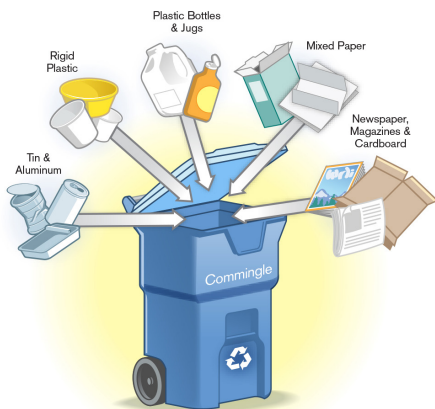

2020 Recycling Collection Schedule

Blue highlighted weeks are pickup dates for commingle and glass recycling. Tan highlighted weeks are pickup dates for yard debris subscribers. Collection will occur on the same day your garbage is collected.

City of Sisters

■ Holiday
■ Recycling
■ Yard Waste

January							February							March							April						
Su	Mo	Tu	We	Th	Fr	Sa	Su	Mo	Tu	We	Th	Fr	Sa	Su	Mo	Tu	We	Th	Fr	Sa	Su	Mo	Tu	We	Th	Fr	Sa
			1	2	3	4							1	1	2	3	4	5	6	7				1	2	3	4
5	6	7	8	9	10	11	2	3	4	5	6	7	8	8	9	10	11	12	13	14	5	6	7	8	9	10	11
12	13	14	15	16	17	18	9	10	11	12	13	14	15	15	16	17	18	19	20	21	12	13	14	15	16	17	18
19	20	21	22	23	24	25	16	17	18	19	20	21	22	22	23	24	25	26	27	28	19	20	21	22	23	24	25
26	27	28	29	30	31		23	24	25	26	27	28	29	29	30	31					26	27	28	29	30		

May							June							July							August						
Su	Mo	Tu	We	Th	Fr	Sa	Su	Mo	Tu	We	Th	Fr	Sa	Su	Mo	Tu	We	Th	Fr	Sa	Su	Mo	Tu	We	Th	Fr	Sa
					1	2		1	2	3	4	5	6				1	2	3	4							1
3	4	5	6	7	8	9	7	8	9	10	11	12	13	5	6	7	8	9	10	11	2	3	4	5	6	7	8
10	11	12	13	14	15	16	14	15	16	17	18	19	20	12	13	14	15	16	17	18	9	10	11	12	13	14	15
17	18	19	20	21	22	23	21	22	23	24	25	26	27	19	20	21	22	23	24	25	16	17	18	19	20	21	22
24	25	26	27	28	29	30	28	29	30					26	27	28	29	30	31		23	24	25	26	27	28	29
31																					30	31					

September							October							November							December						
Su	Mo	Tu	We	Th	Fr	Sa	Su	Mo	Tu	We	Th	Fr	Sa	Su	Mo	Tu	We	Th	Fr	Sa	Su	Mo	Tu	We	Th	Fr	Sa
		1	2	3	4	5					1	2	3	1	2	3	4	5	6	7			1	2	3	4	5
6	7	8	9	10	11	12	4	5	6	7	8	9	10	8	9	10	11	12	13	14	6	7	8	9	10	11	12
13	14	15	16	17	18	19	11	12	13	14	15	16	17	15	16	17	18	19	20	21	13	14	15	16	17	18	19
20	21	22	23	24	25	26	18	19	20	21	22	23	24	22	23	24	25	26	27	28	20	21	22	23	24	25	26
27	28	29	30				25	26	27	28	29	30	31	29	30						27	28	29	30	31		

January 2021						
Su	Mo	Tu	We	Th	Fr	Sa
					1	2

Commingle Roll Cart
Blue Highlighted Week