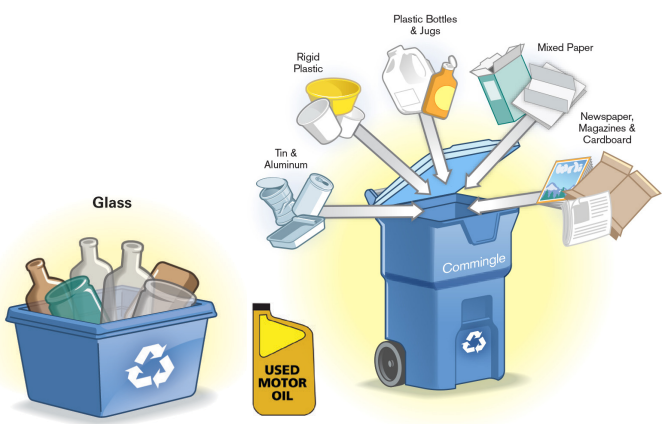

2020 Recycling Collection Schedule

Blue highlighted weeks are pickup dates for commingle and glass recycling. Tan highlighted weeks are pickup dates for yard debris subscribers. Collection will occur on the same day your garbage is collected.

Schedule B - City

■ Holiday
■ Recycling
■ Yard Waste

January							February							March							April						
Su	Mo	Tu	We	Th	Fr	Sa	Su	Mo	Tu	We	Th	Fr	Sa	Su	Mo	Tu	We	Th	Fr	Sa	Su	Mo	Tu	We	Th	Fr	Sa
			1	2	3	4							1	1	2	3	4	5	6	7				1	2	3	4
5	6	7	8	9	10	11	2	3	4	5	6	7	8	8	9	10	11	12	13	14	5	6	7	8	9	10	11
12	13	14	15	16	17	18	9	10	11	12	13	14	15	15	16	17	18	19	20	21	12	13	14	15	16	17	18
19	20	21	22	23	24	25	16	17	18	19	20	21	22	22	23	24	25	26	27	28	19	20	21	22	23	24	25
26	27	28	29	30	31		23	24	25	26	27	28	29	29	30	31					26	27	28	29	30		

May							June							July							August						
Su	Mo	Tu	We	Th	Fr	Sa	Su	Mo	Tu	We	Th	Fr	Sa	Su	Mo	Tu	We	Th	Fr	Sa	Su	Mo	Tu	We	Th	Fr	Sa
					1	2		1	2	3	4	5	6			1	2	3	4							1	
3	4	5	6	7	8	9	7	8	9	10	11	12	13	5	6	7	8	9	10	11	2	3	4	5	6	7	8
10	11	12	13	14	15	16	14	15	16	17	18	19	20	12	13	14	15	16	17	18	9	10	11	12	13	14	15
17	18	19	20	21	22	23	21	22	23	24	25	26	27	19	20	21	22	23	24	25	16	17	18	19	20	21	22
24	25	26	27	28	29	30	28	29	30					26	27	28	29	30	31	23	24	25	26	27	28	29	
31																					30	31					

September							October							November							December						
Su	Mo	Tu	We	Th	Fr	Sa	Su	Mo	Tu	We	Th	Fr	Sa	Su	Mo	Tu	We	Th	Fr	Sa	Su	Mo	Tu	We	Th	Fr	Sa
		1	2	3	4	5					1	2	3	1	2	3	4	5	6	7			1	2	3	4	5
6	7	8	9	10	11	12	4	5	6	7	8	9	10	8	9	10	11	12	13	14	6	7	8	9	10	11	12
13	14	15	16	17	18	19	11	12	13	14	15	16	17	15	16	17	18	19	20	21	13	14	15	16	17	18	19
20	21	22	23	24	25	26	18	19	20	21	22	23	24	22	23	24	25	26	27	28	20	21	22	23	24	25	26
27	28	29	30				25	26	27	28	29	30	31	29	30						27	28	29	30	31		

January 2021						
Su	Mo	Tu	We	Th	Fr	Sa
					1	2

Glass
Commingle Roll Cart
Blue Highlighted Week